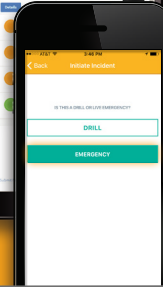

Raptor[®] Emergency Management

Configures to:

Raptor Emergency Management helps you to better **prepare for, respond to,** and **recover from** an emergency with:

- ▶ Drill Management
- ▶ Active Incident Management
- ▶ Parent-student Reunification