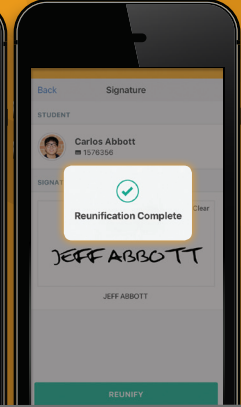

Raptor[®] Emergency Management

Configures to:

Raptor Emergency Management helps you to better **prepare for, respond to,** and **recover from** an emergency with:

- ▶ Drill Management
- ▶ Active Incident Management
- ▶ Parent-student Reunification