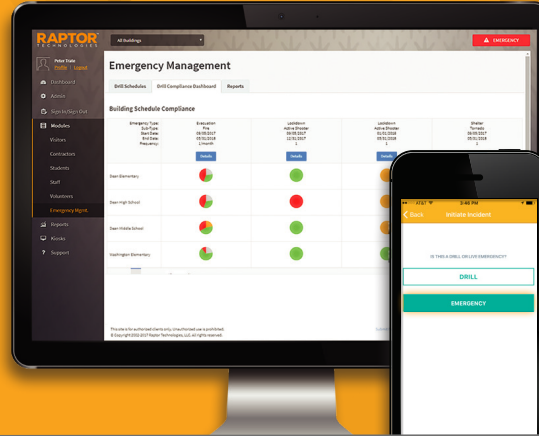

Raptor[®] Emergency Management

Configures to:

Raptor Emergency Management helps you to better **prepare for, respond to,** and **recover from** an emergency with:

- ▶ Drill Management
- ▶ Active Incident Management
- ▶ Parent-student Reunification