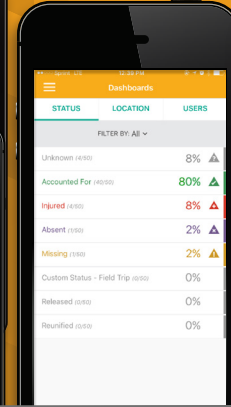

Raptor[®] Emergency Management

Configures to:

Raptor Emergency Management helps you to better **prepare for, respond to,** and **recover from** an emergency with:

- ▶ Drill Management
- ▶ Active Incident Management
- ▶ Parent-student Reunification