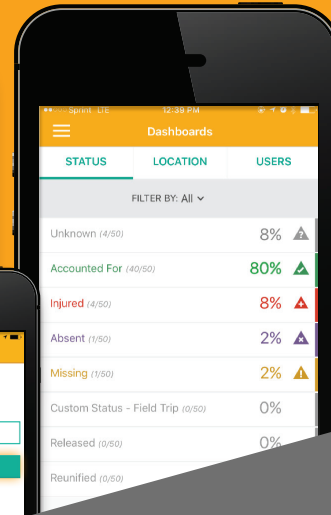

Raptor® Emergency Management

Raptor Emergency Management helps you to better **prepare for**, **respond to**, and **recover from** an emergency with:

▶ Drill Management

- Simplify drill scheduling, drill management, and compliance tracking.

▶ Active Incident Management

- Initiate an Emergency from your mobile phone or tablet with the touch of a button.
- Access building maps and emergency procedures.
- Account for the status and location of all students and staff.

▶ Parent-student Reunification

- Verify every student is reunited with an approved guardian in real-time.
- Track every individual's status changes over time, enabling you to have a history of events for each student and staff member.
- In timed district comparison trials, using the Raptor Emergency Management system was **4 TIMES FASTER** than paper-and-pencil based reunification.