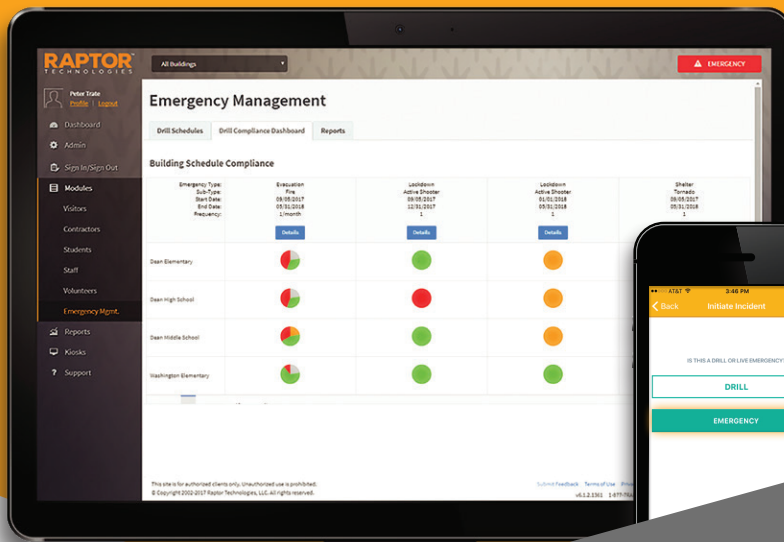

Raptor® Emergency Management

Raptor Emergency Management helps you to better **prepare for**, **respond to**, and **recover from** an emergency with:

▶ Drill Management

- Simplify drill scheduling, drill management, and compliance tracking.

▶ Active Incident Management

- Initiate an Emergency from your mobile phone or tablet with the touch of a button.
- Access building maps and emergency procedures.
- Account for the status and location of all students and staff.

▶ Parent-student Reunification

- Verify every student is reunited with an approved guardian in real-time.
- Track every individual's status changes over time, enabling you to have a history of events for each student and staff member.
- In timed district comparison trials, using the Raptor Emergency Management system was **4 TIMES FASTER** than paper-and-pencil based reunification.