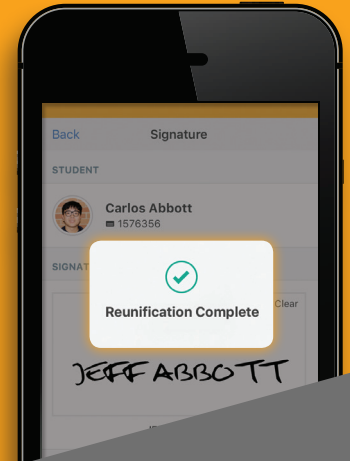

Raptor® Emergency Management

Raptor Emergency Management helps you to better **prepare for**, **respond to**, and **recover from** an emergency with: